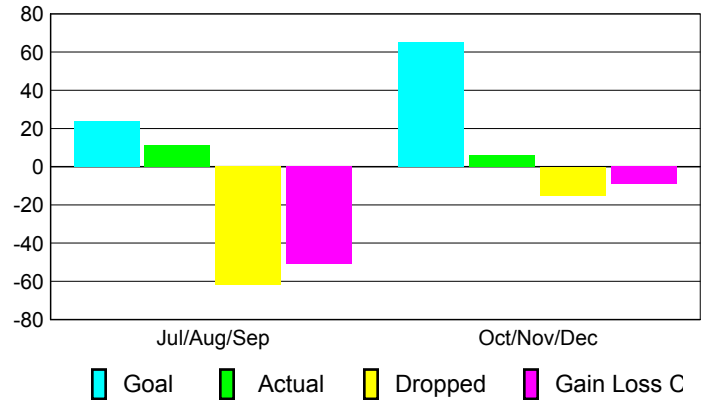

### YTD Status Quo Clubs 2010-2011

Status Quo Clubs Compared to Status Quo Members

## MEMBERSHIP

Membership Results  
2010-2011

Membership  
2009-2010

Month	Net Memb Goal	Actual New Memb	Actual Dropped Memb	Gain/ Loss of Memb	Gain/ Loss of Memb
Jul/Aug/Sep	24	11	-62	-51	20
Oct/Nov/Dec	65	6	-15	-9	-13
<b>Totals</b>	<b>89</b>	<b>17</b>	<b>-77</b>	<b>-60</b>	<b>7</b>

### Membership Results 2010-2011

Goal, New, Dropped, Gain/Loss

### Comparison of Membership Gain/Loss

Current Year Compared to the Previous Year