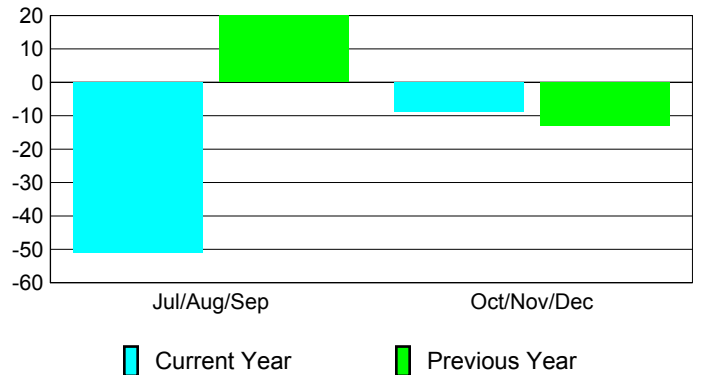

Comparison of Membership Gain/Loss

Current Year Compared to the Previous Year