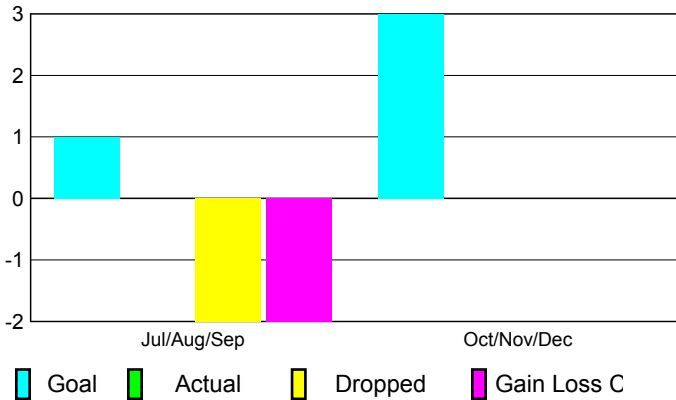

## CLUBS

Club Results  
2010-2011

Clubs  
2009-2010

Month	New Club Goal	Actual New Clubs	Actual Dropped Clubs	Gain/ Loss of Clubs	Gain/ Loss of Clubs
Jul/Aug/Sep	1	0	-2	-2	0
Oct/Nov/Dec	3	0	0	0	0
<b>Totals</b>	<b>4</b>	<b>0</b>	<b>-2</b>	<b>-2</b>	<b>0</b>

### Club Results 2010-2011

Goal, New, Dropped, Gain/Loss

### Comparison of Club Gain/Loss

Current Year Compared to the Previous Year